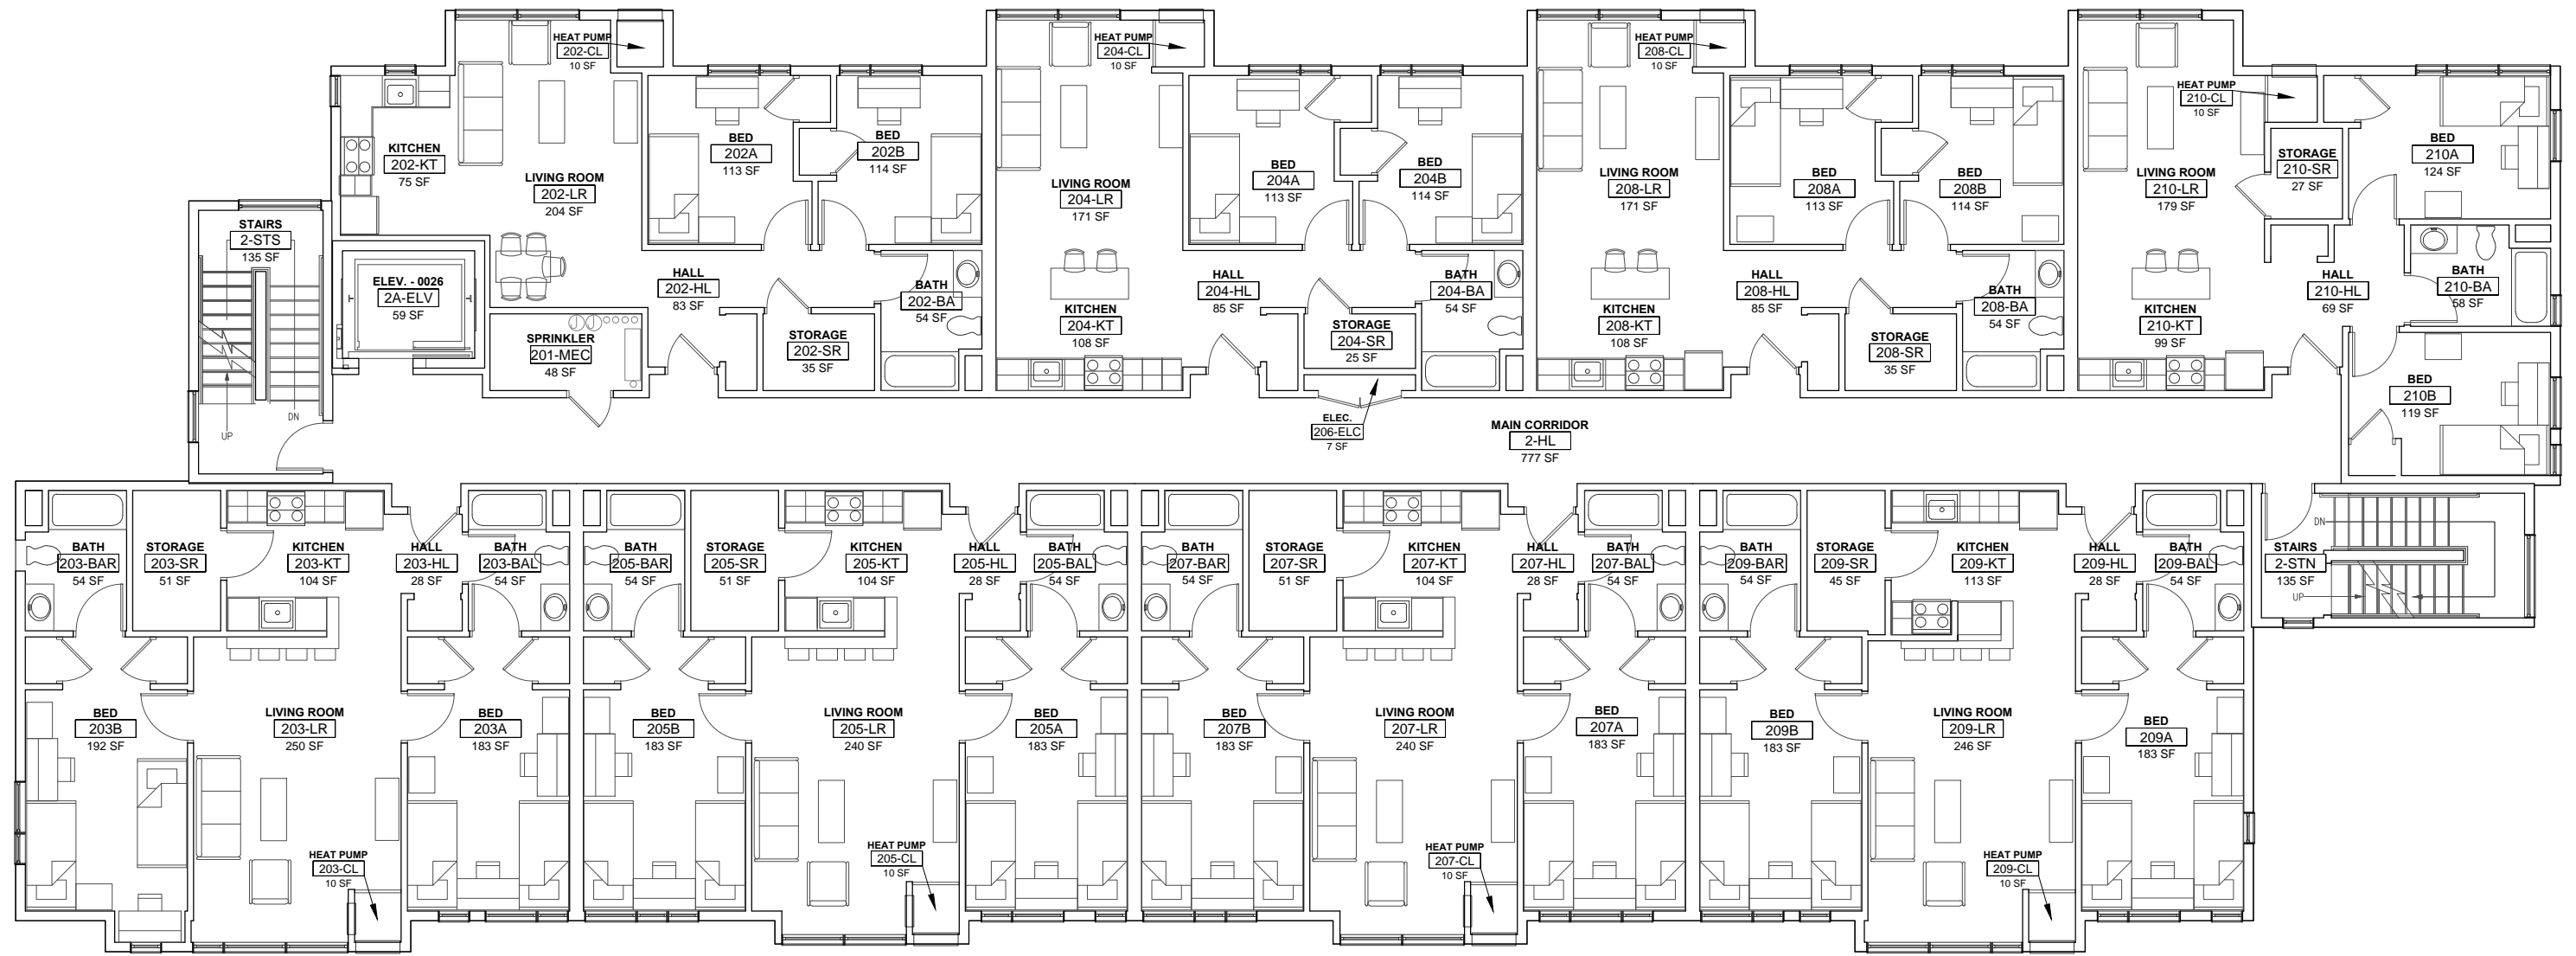

GROSS SF.
FL-00
 8743 SF

SUITE FURNITURE		
COUNT	TYPE	SIZE
19	Bed	38" x 84"
19	Desk	24" x 48"
19	Dresser	20"x 28"
6	Couch	3 Seats
6	Chair (soft)	1 Seat
6	Coffee Table	20" x 48"
6	TV Console	18" x 48"
3	Kitchen Table	24" x 60"

GROSS SF.
FL-01
 8510 SF

SUITE FURNITURE		
COUNT	TYPE	SIZE
24	Bed	38" x 84"
24	Desk	24" x 48"
24	Dresser	20" x 28"
8	Couch	3 Seats
8	Chair (soft)	1 Seat
8	Coffee Table	20" x 48"
8	TV Console	18" x 48"
4	Kitchen Table	24" x 60"

GROSS SF.
FL-02
 8510 SF

SUITE FURNITURE		
COUNT	TYPE	SIZE
24	Bed	38" x 84"
24	Desk	24" x 48"
24	Dresser	20" x 28"
8	Couch	3 Seats
8	Chair (soft)	1 Seat
8	Coffee Table	20" x 48"
8	TV Console	18" x 48"
4	Kitchen Table	24" x 60"