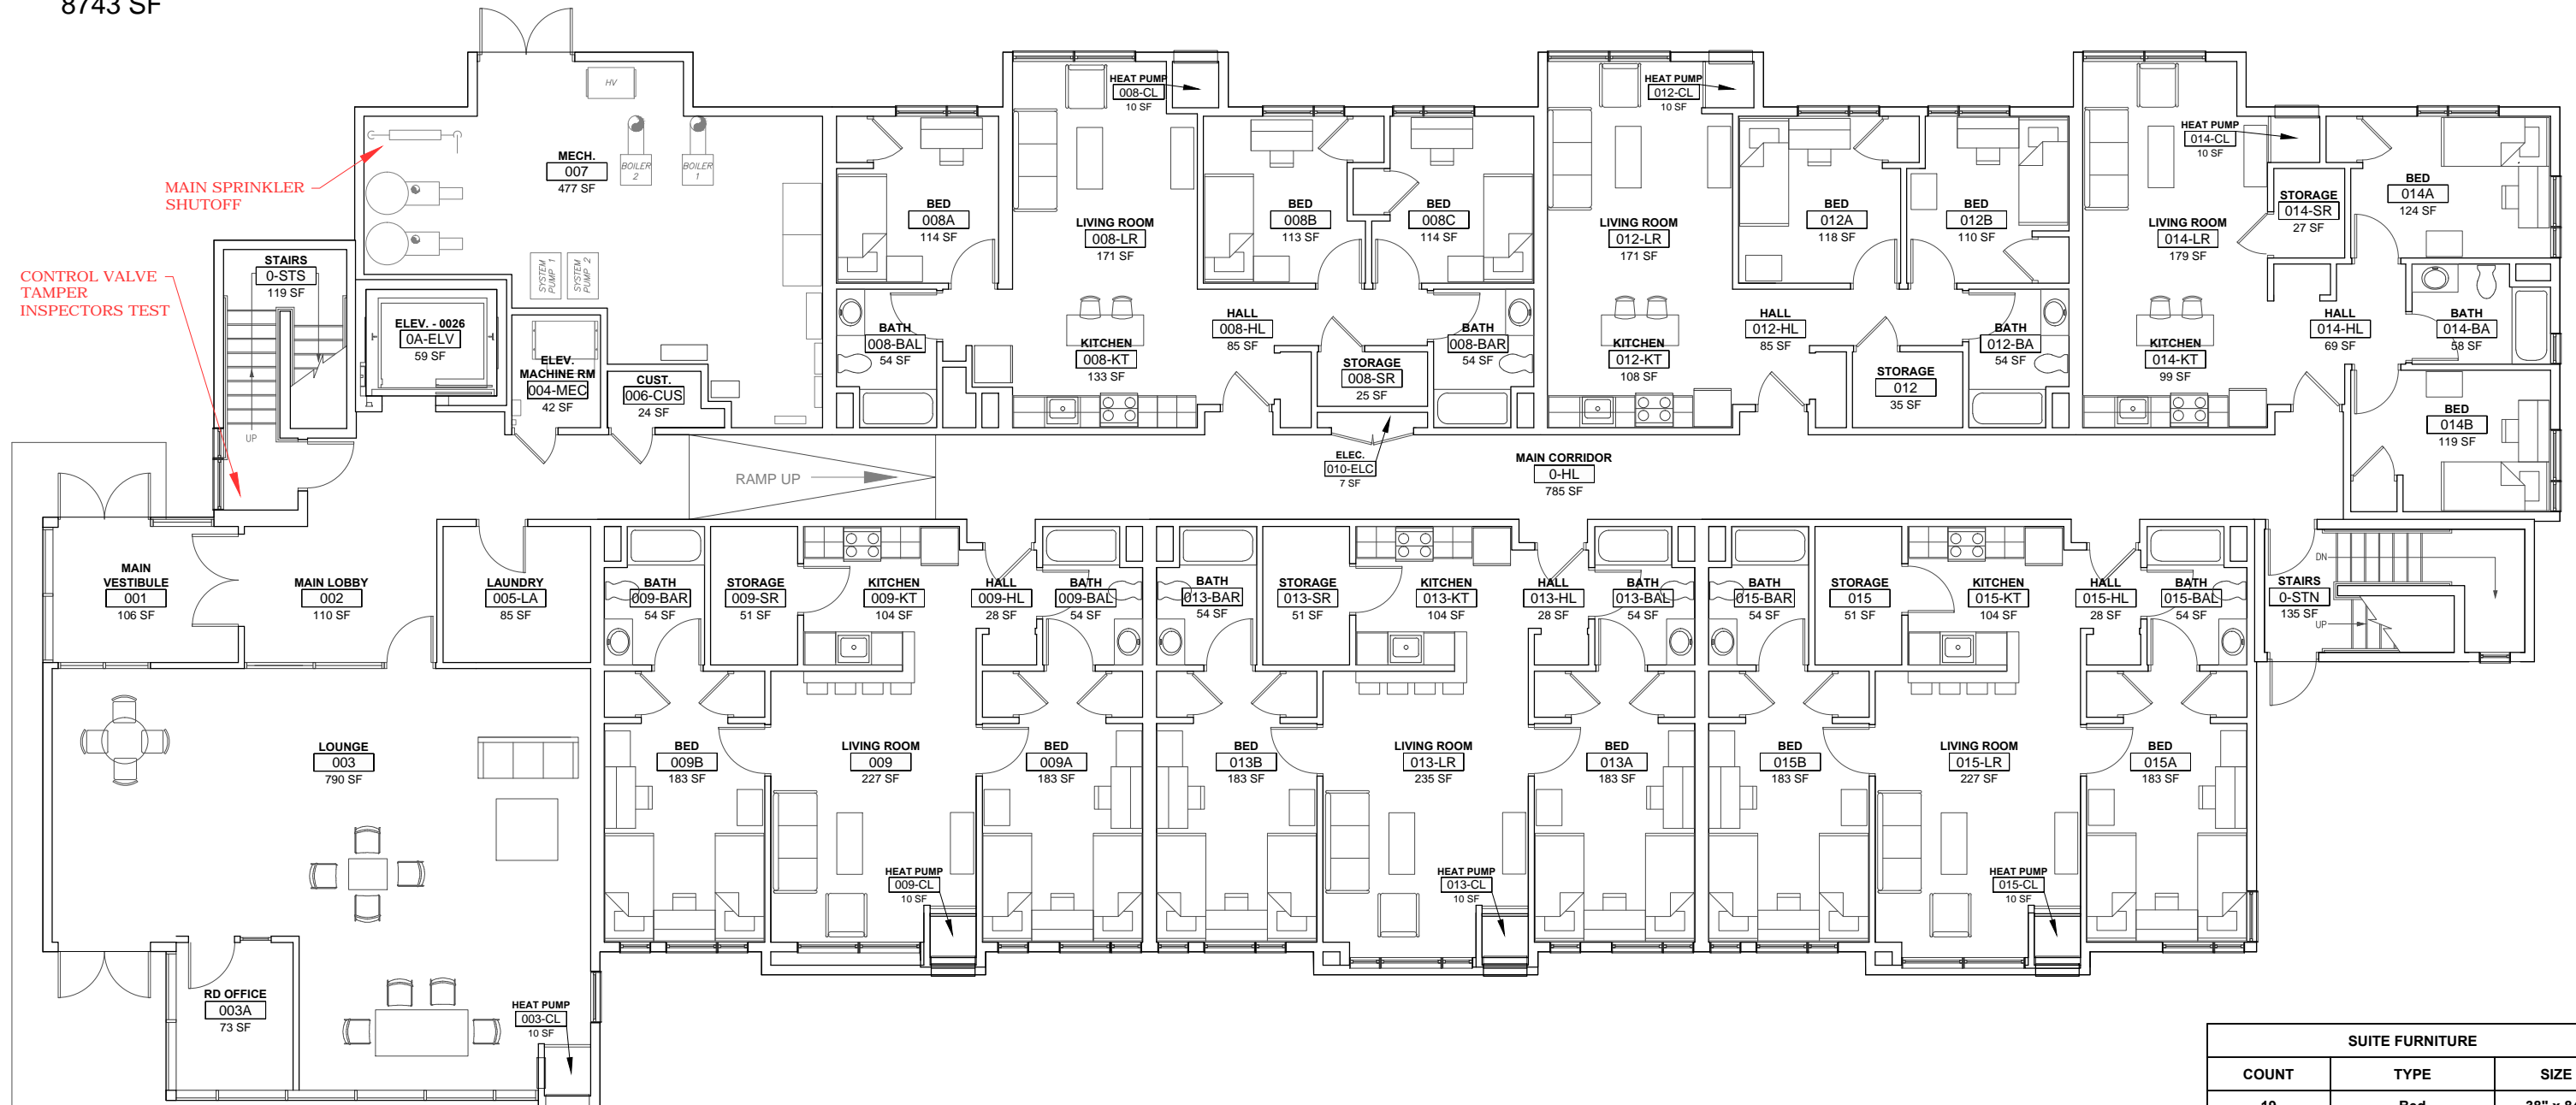

GROSS SF.
FL-00
 8743 SF

SUITE FURNITURE		
COUNT	TYPE	SIZE
19	Bed	38" x 84"
19	Desk	24" x 48"
19	Dresser	20"x 28"
6	Couch	3 Seats
6	Chair (soft)	1 Seat
6	Coffee Table	20" x 48"
6	TV Console	18" x 48"
3	Kitchen Table	24" x 60"

GROSS SF.
FL-01
 8510 SF

SUITE FURNITURE		
COUNT	TYPE	SIZE
24	Bed	38" x 84"
24	Desk	24" x 48"
24	Dresser	20" x 28"
8	Couch	3 Seats
8	Chair (soft)	1 Seat
8	Coffee Table	20" x 48"
8	TV Console	18" x 48"
4	Kitchen Table	24" x 60"

GROSS SF.
FL-02
 8510 SF

SUITE FURNITURE		
COUNT	TYPE	SIZE
24	Bed	38" x 84"
24	Desk	24" x 48"
24	Dresser	20" x 28"
8	Couch	3 Seats
8	Chair (soft)	1 Seat
8	Coffee Table	20" x 48"
8	TV Console	18" x 48"
4	Kitchen Table	24" x 60"