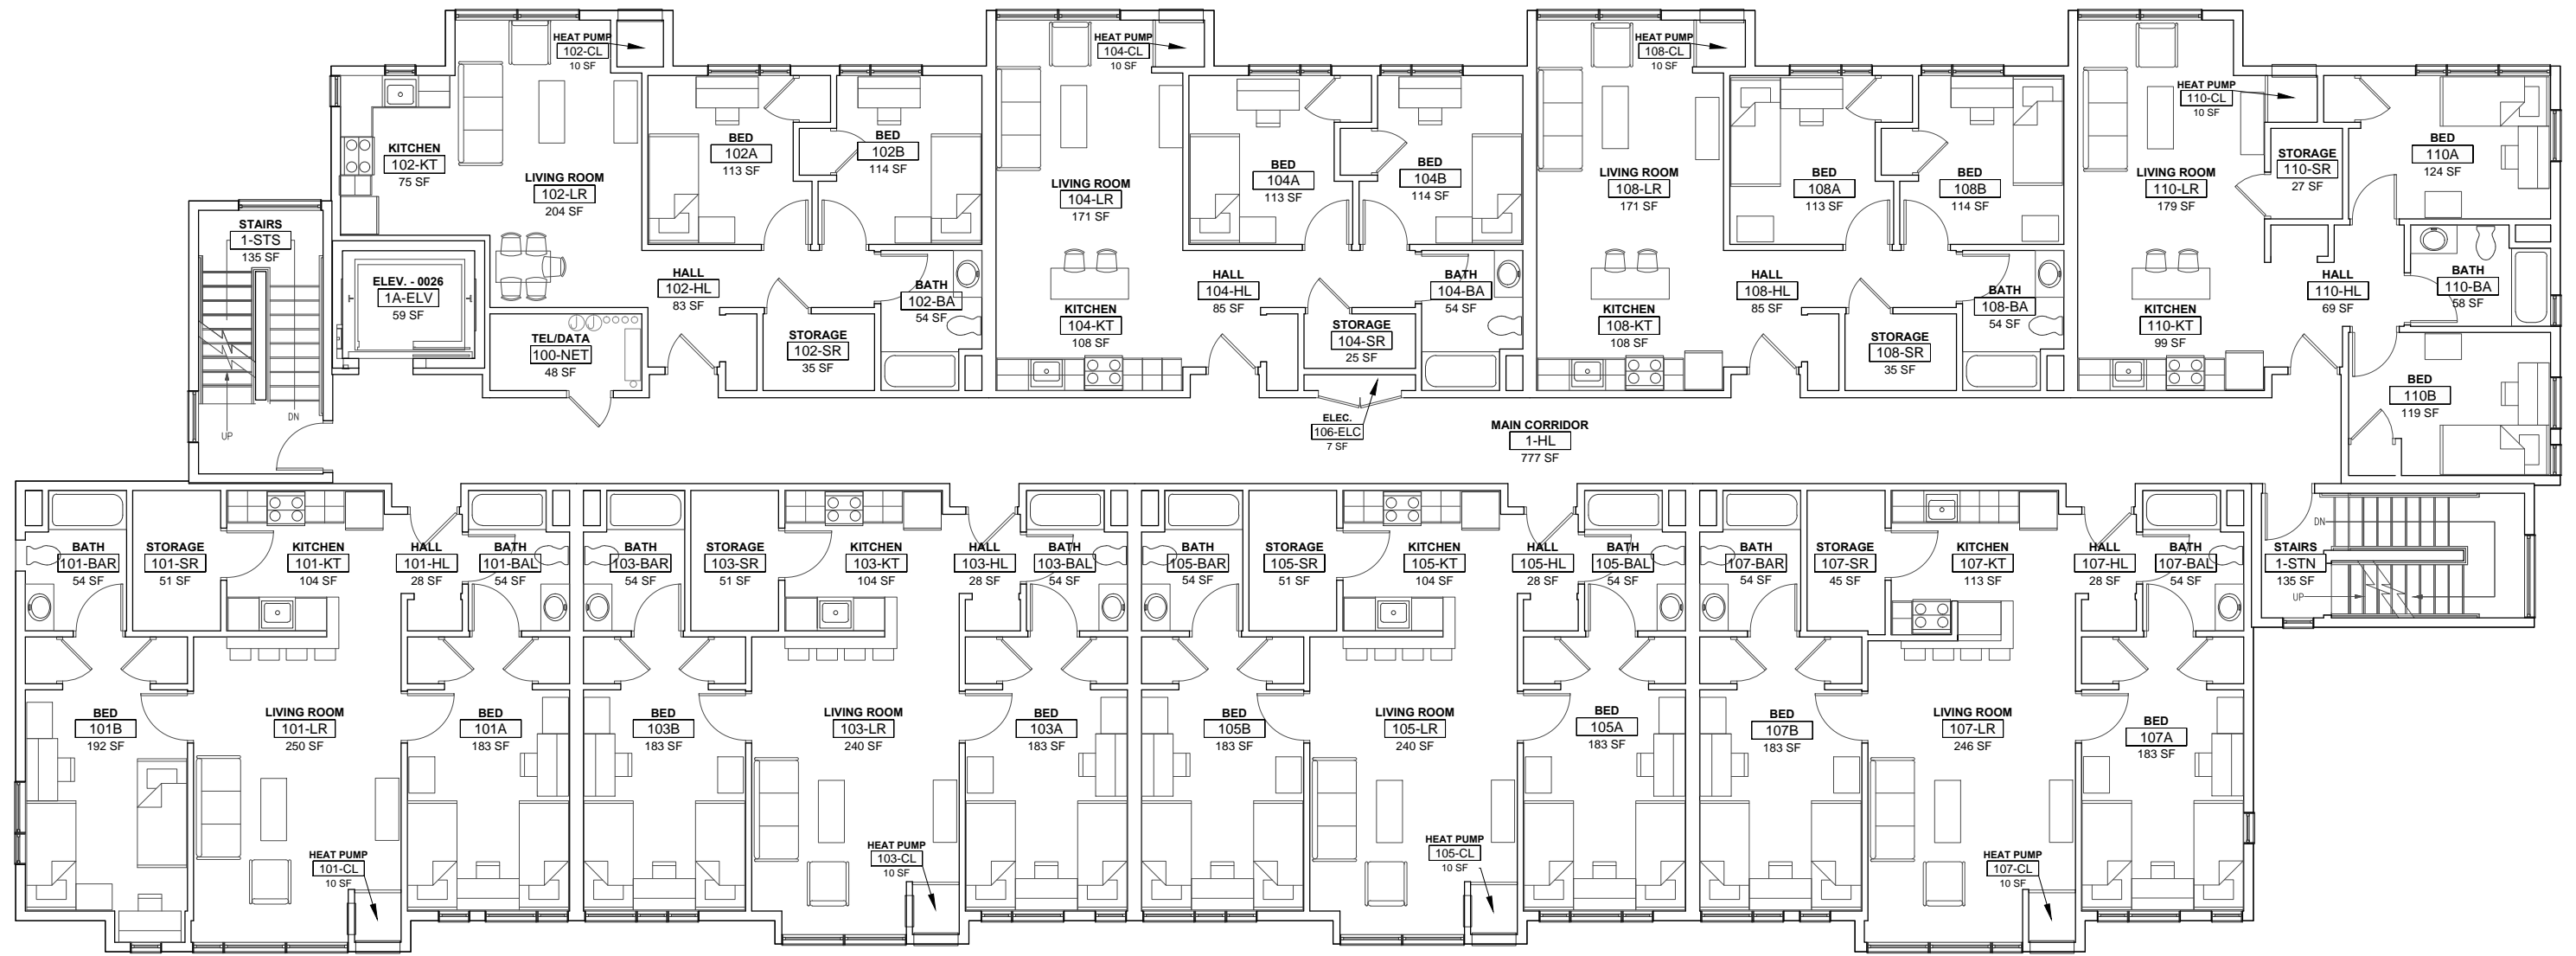

GROSS SF.
FL-00
 8743 SF

SUITE FURNITURE		
COUNT	TYPE	SIZE
19	Bed	38" x 84"
19	Desk	24" x 48"
19	Dresser	20"x 28"
6	Couch	3 Seats
6	Chair (soft)	1 Seat
6	Coffee Table	20" x 48"
6	TV Console	18" x 48"
3	Kitchen Table	24" x 60"

GROSS SF.
FL-01
 8510 SF

SUITE FURNITURE		
COUNT	TYPE	SIZE
24	Bed	38" x 84"
24	Desk	24" x 48"
24	Dresser	20" x 28"
8	Couch	3 Seats
8	Chair (soft)	1 Seat
8	Coffee Table	20" x 48"
8	TV Console	18" x 48"
4	Kitchen Table	24" x 60"

GROSS SF.
FL-02
 8510 SF

SUITE FURNITURE		
COUNT	TYPE	SIZE
24	Bed	38" x 84"
24	Desk	24" x 48"
24	Dresser	20" x 28"
8	Couch	3 Seats
8	Chair (soft)	1 Seat
8	Coffee Table	20" x 48"
8	TV Console	18" x 48"
4	Kitchen Table	24" x 60"