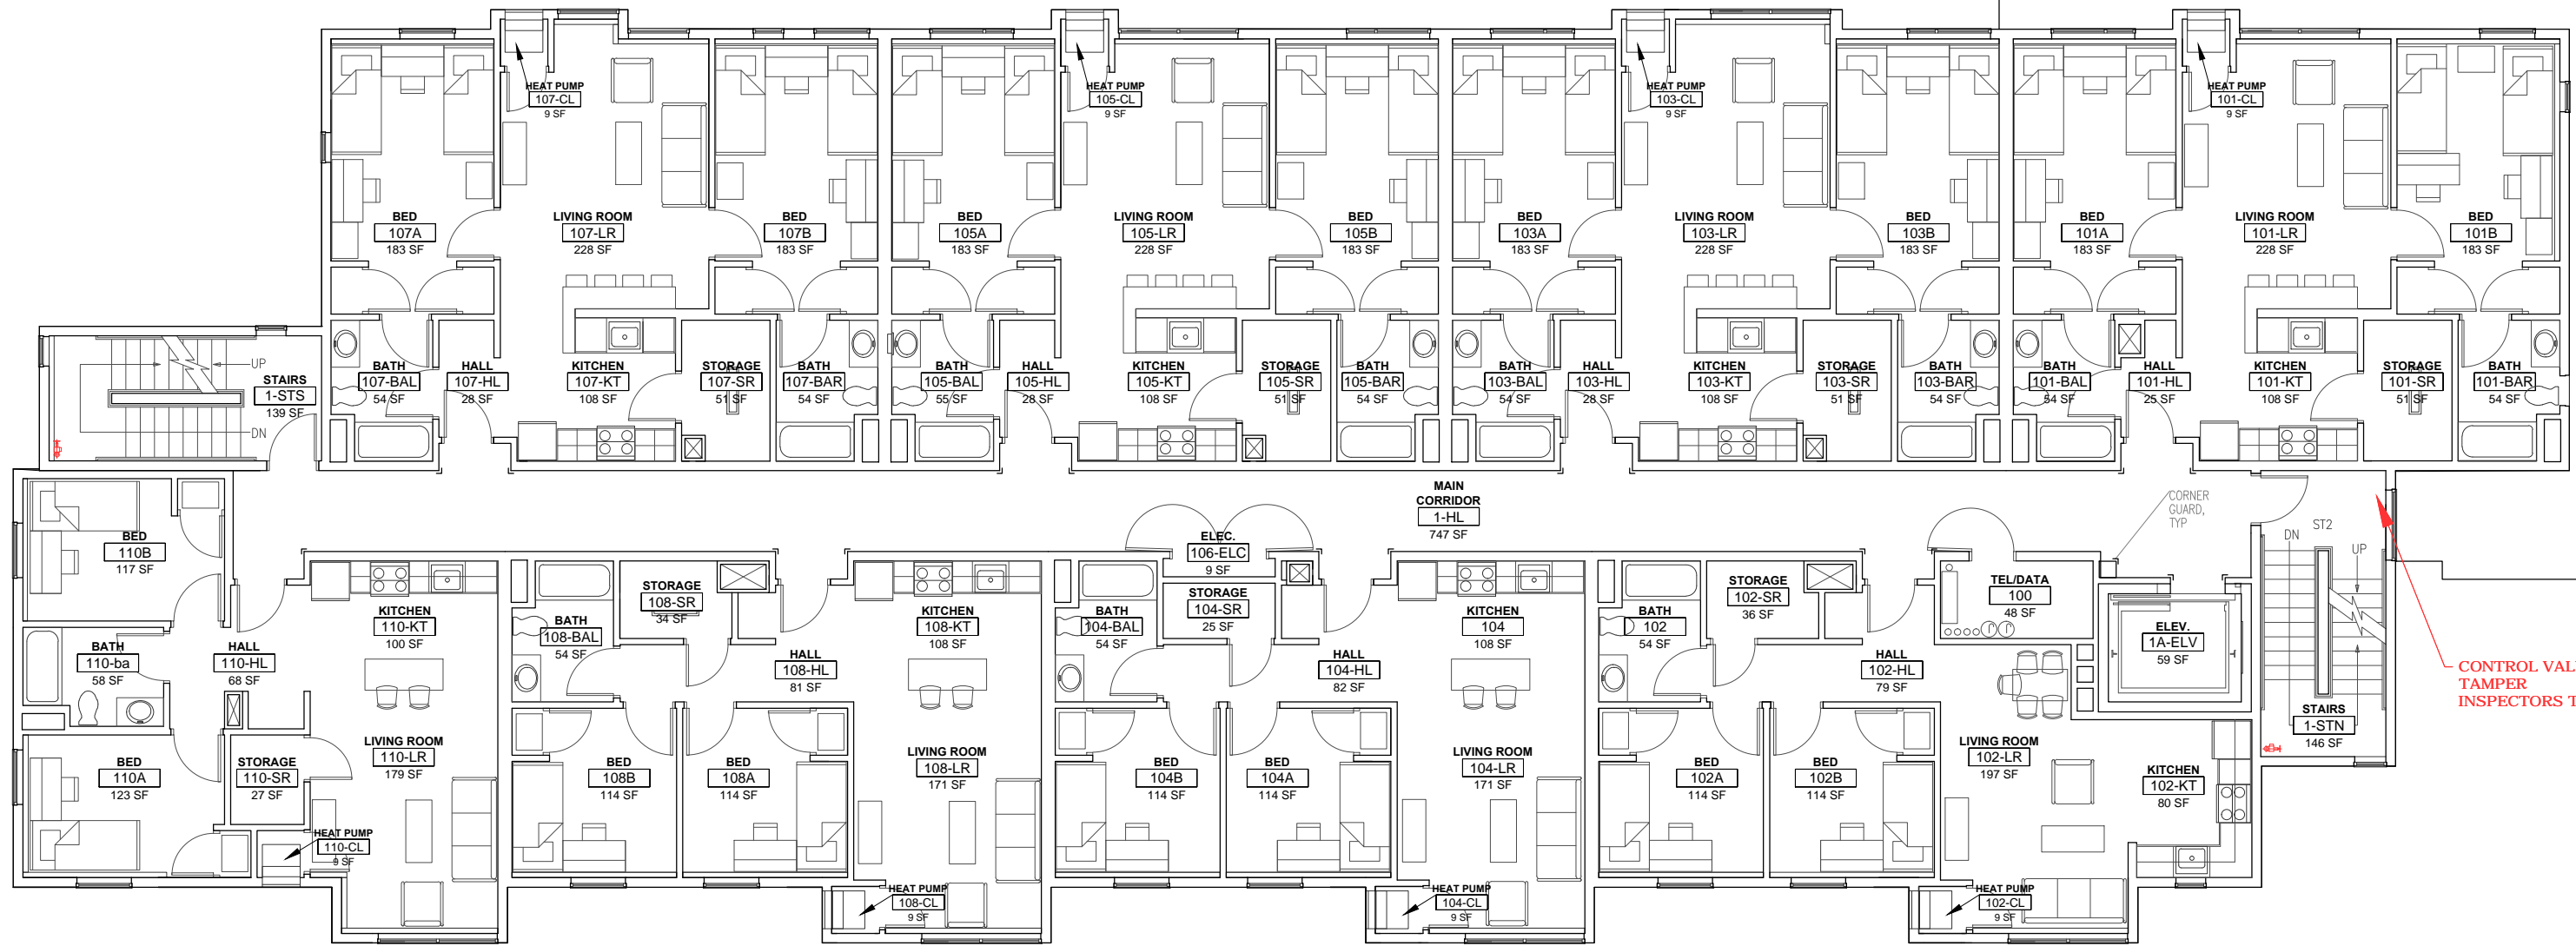

GROSS SF.
FL-00
 8872 SF

SUITE FURNITURE		
COUNT	TYPE	SIZE
22	Bed	38" x 84"
22	Desk	24" x 48"
22	Dresser	20" x 28"
7	Couch	3 Seats
7	Chair (soft)	1 Seat
7	Coffee Table	20" x 48"
7	TV Console	18" x 48"
3	Kitchen Table	24" x 60"

GROSS SF.

FL-01
8455 SF

CONTROL VALVE
TAMPER
INSPECTORS TEST

SUITE FURNITURE		
COUNT	TYPE	SIZE
24	Bed	38" x 84"
24	Desk	24" x 48"
24	Dresser	20" x 28"
8	Couch	3 Seats
8	Chair (soft)	1 Seat
8	Coffee Table	20" x 48"
8	TV Console	18" x 48"
4	Kitchen Table	24" x 60"

GROSS SF.

FL-02
8532 SF

SUITE FURNITURE		
COUNT	TYPE	SIZE
24	Bed	38" x 84"
24	Desk	24" x 48"
24	Dresser	20" x 28"
8	Couch	3 Seats
8	Chair (soft)	1 Seat
8	Coffee Table	20" x 48"
8	TV Console	18" x 48"
4	Kitchen Table	24" x 60"